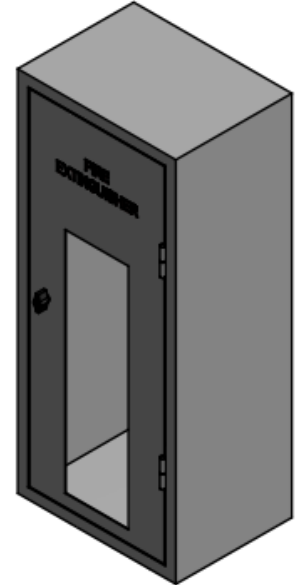

LINGJACK
林傑

FIRE EXTINGUISHER CABINET

9KG FIRE EXTINGUISHER STAINLESS STEEL CABINET

MODEL : C-L2S

Specification :

- Type : Wall Mounted
- Size : 300mm(W) x 220mm(D) x 700mm(H)
- Material : Stainless Steel SS304
- Material Thickness : 1.0mm
- Accessories : Plain Viewing Glass
- Type of Lock : Thumb Latch Knob
- Finishing : Hairline
- Gross Weight : 7.5 kg

Features :

- Quality Finishing
- Big Viewing Glass for Easy Identification of Fire Extinguisher
- Available in Different Color to Suit Different Environment.

Approvals: ISO 9001 Quality Management

Origin : Made in Singapore

GOOD QUALITY GREAT SERVICES

www.lingjack.com