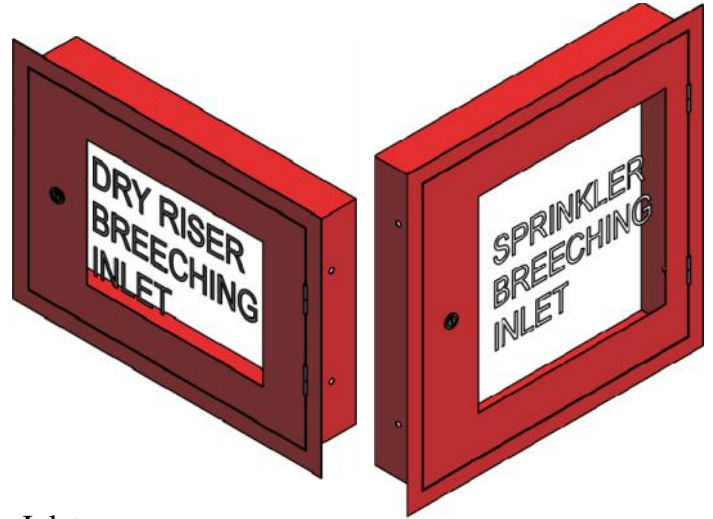

### BREECHING INLET STEEL FRAME AND DOOR

#### Specification :

- Type : Recess Mount
- Material : Electro Galvanized Plate
- Lock Type: Spring Lock
- Accessories : Wired Viewing Glass
- Finishing : Red Color RAL 3000

#### Features :

- Outdoor UV Resistance Polyester Powder Coated
- Quality Finishing
- Big Viewing Glass for Easy Identification of Breaching Inlet
- Available in Different Color to Suit Different Environment