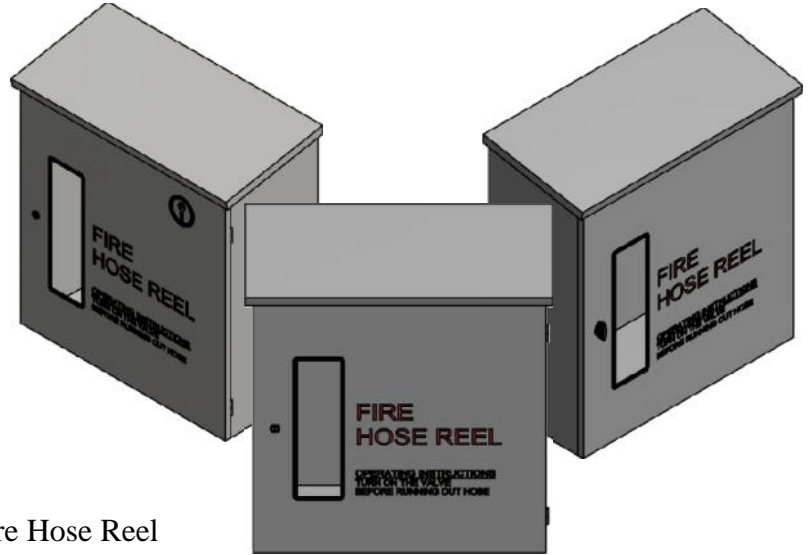

LINGJACK

林傑

WEATHER PROOF HOSE REEL STAINLESS STEEL CABINET

Specification :

- Type : Wall Mounted
- Material : Stainless Steel
- Material Thickness : 1.0mm
- Accessories : Plain Viewing Glass
- Finishing : Hairline

Features :

- Quality Finishing
- Weather Proof
- Big Viewing Glass for Easy Identification of Fire Hose Reel
- Available in Different Color to Suit Different Environment

Approvals: ISO 9001 Quality Management

Origin : Made in Singapore

Ordering Matrix :

Com No.	Material	Lock Type	Model	Size	Weight (Approx.)
70800538	SS304	Lock & Key	C-HR1W	800mm(W) x 361mm(D) x 900mm(H)	25kg
70800528	SS316				
70800537	SS304	Thumb Latch Lock	C-HR2W		
70800529	SS316				
70800536	SS304	Spring Lock	C-HR3W		
70800534	SS316				